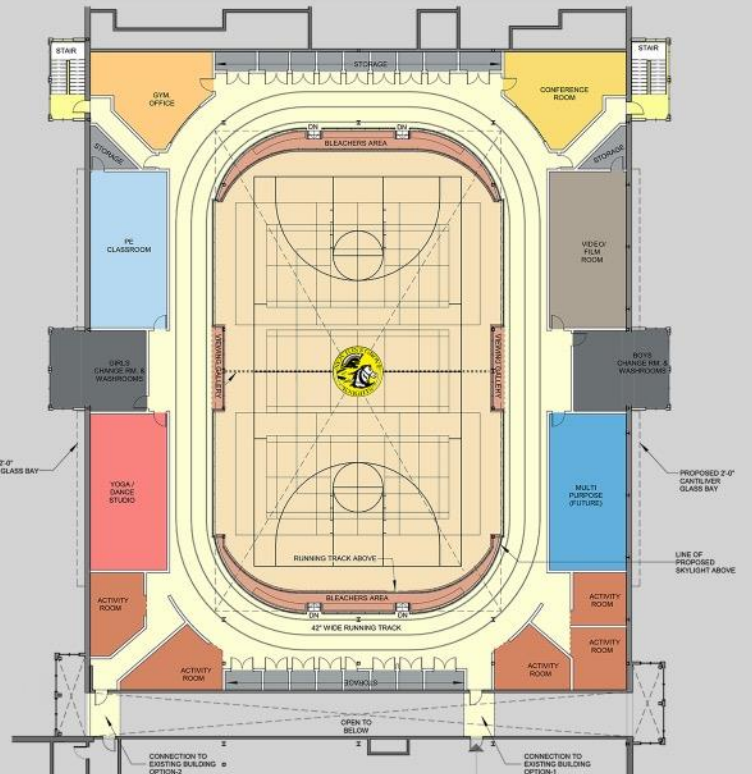

## Legend

- COURT
- CIRCULATION
- STAIR
- VIEWING AREAS
- MULTI PURPOSE # 1
- MULTI PURPOSE # 2
- MULTI PURPOSE # 3
- MULTI PURPOSE # 4
- MULTI PURPOSE # 5
- FITNESS FUNCTIONAL TRAINING
- WEIGHT LIFTING ROOM
- MEETING ROOM
- OFFICE
- STORAGE
- CUSTODIAL
- LAUNDRY
- BOYS CHANGE RM. & WASHROOMS
- GIRLS CHANGE RM. & WASHROOMS

Level 1-Key Plan

# Home of the Knights

Level 2-Perspective

## Legend

- COURT
- CIRCULATION
- STAIR
- VIEWING AREAS
- MULTI PURPOSE (FUTURE)
- ACTIVITY ROOM
- GYM. OFFICE
- PE CLASSROOM
- VIDEO/FILM ROOM
- YOGA / DANCE STUDIO
- CONFERENCE ROOM
- STORAGE
- BOYS CHANGE RM. & WASHROOMS
- GIRLS CHANGE RM. & WASHROOMS